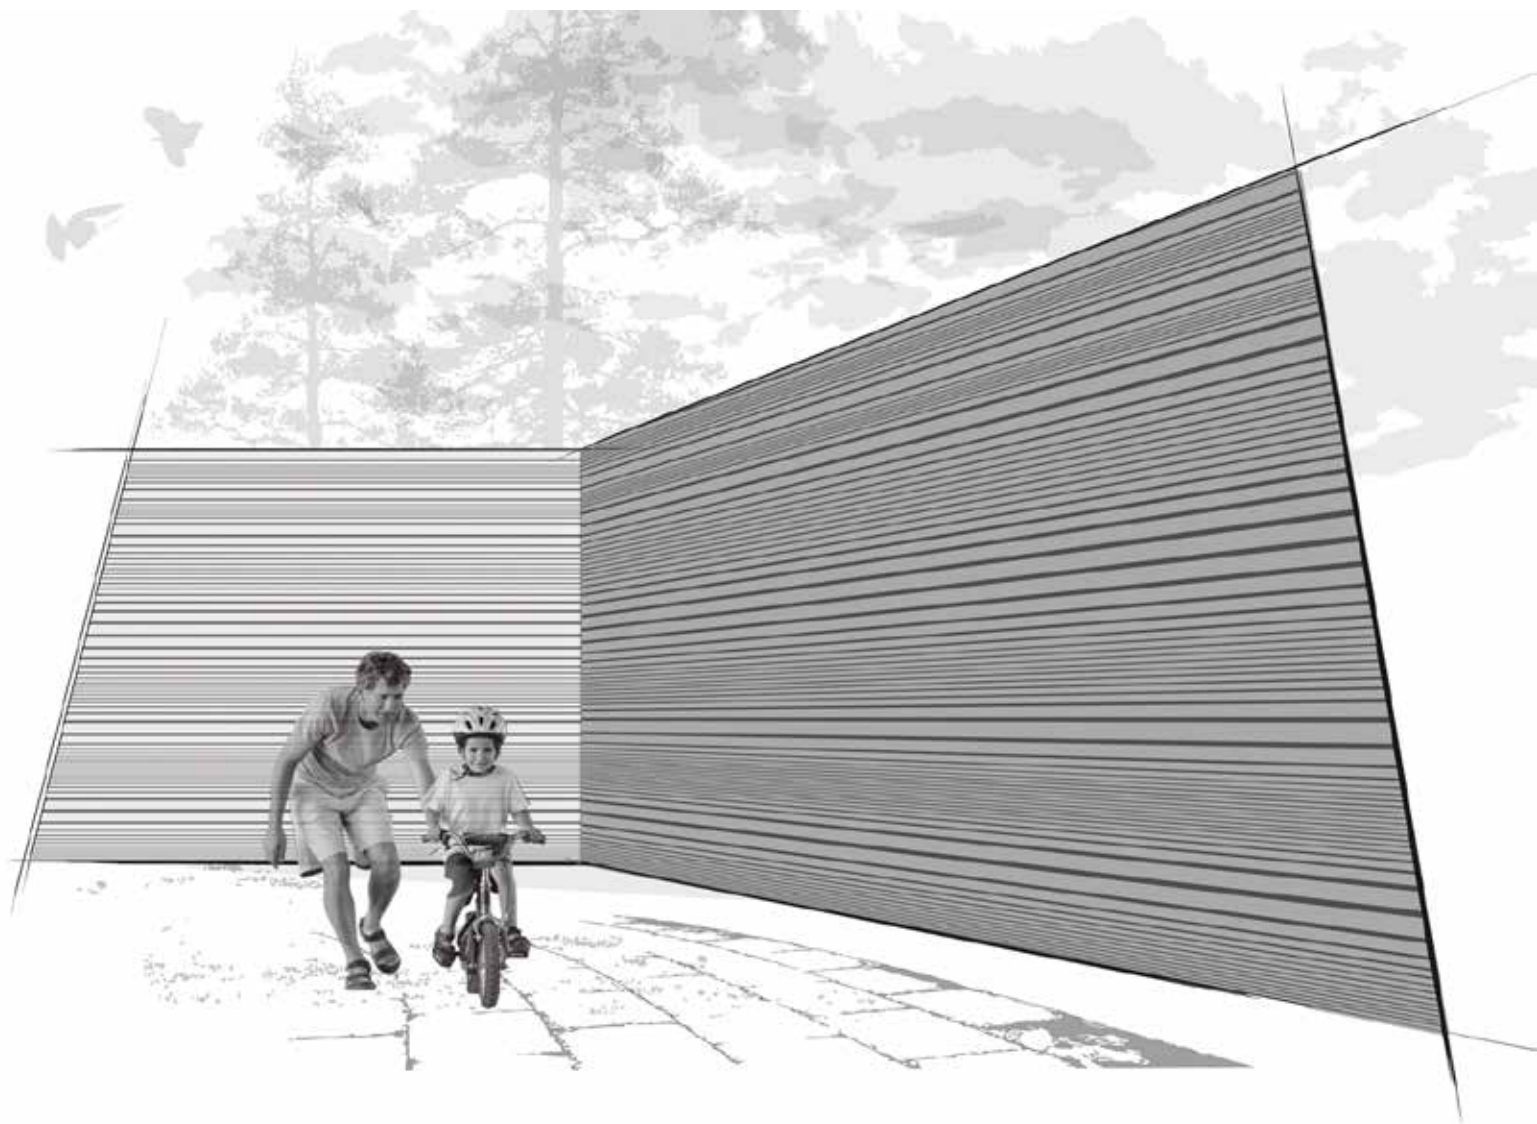

## Wave Stripes

Pattern illustration 1:25

The pattern is printed continuously on the paper.

### Pattern print sizes

Height	3200mm	-
Width	Continuous	

### Variable

### Pattern details

Thickest stripe	25mm
Largest gap	75mm

---

Pattern illustration 1:1

3D Visualization